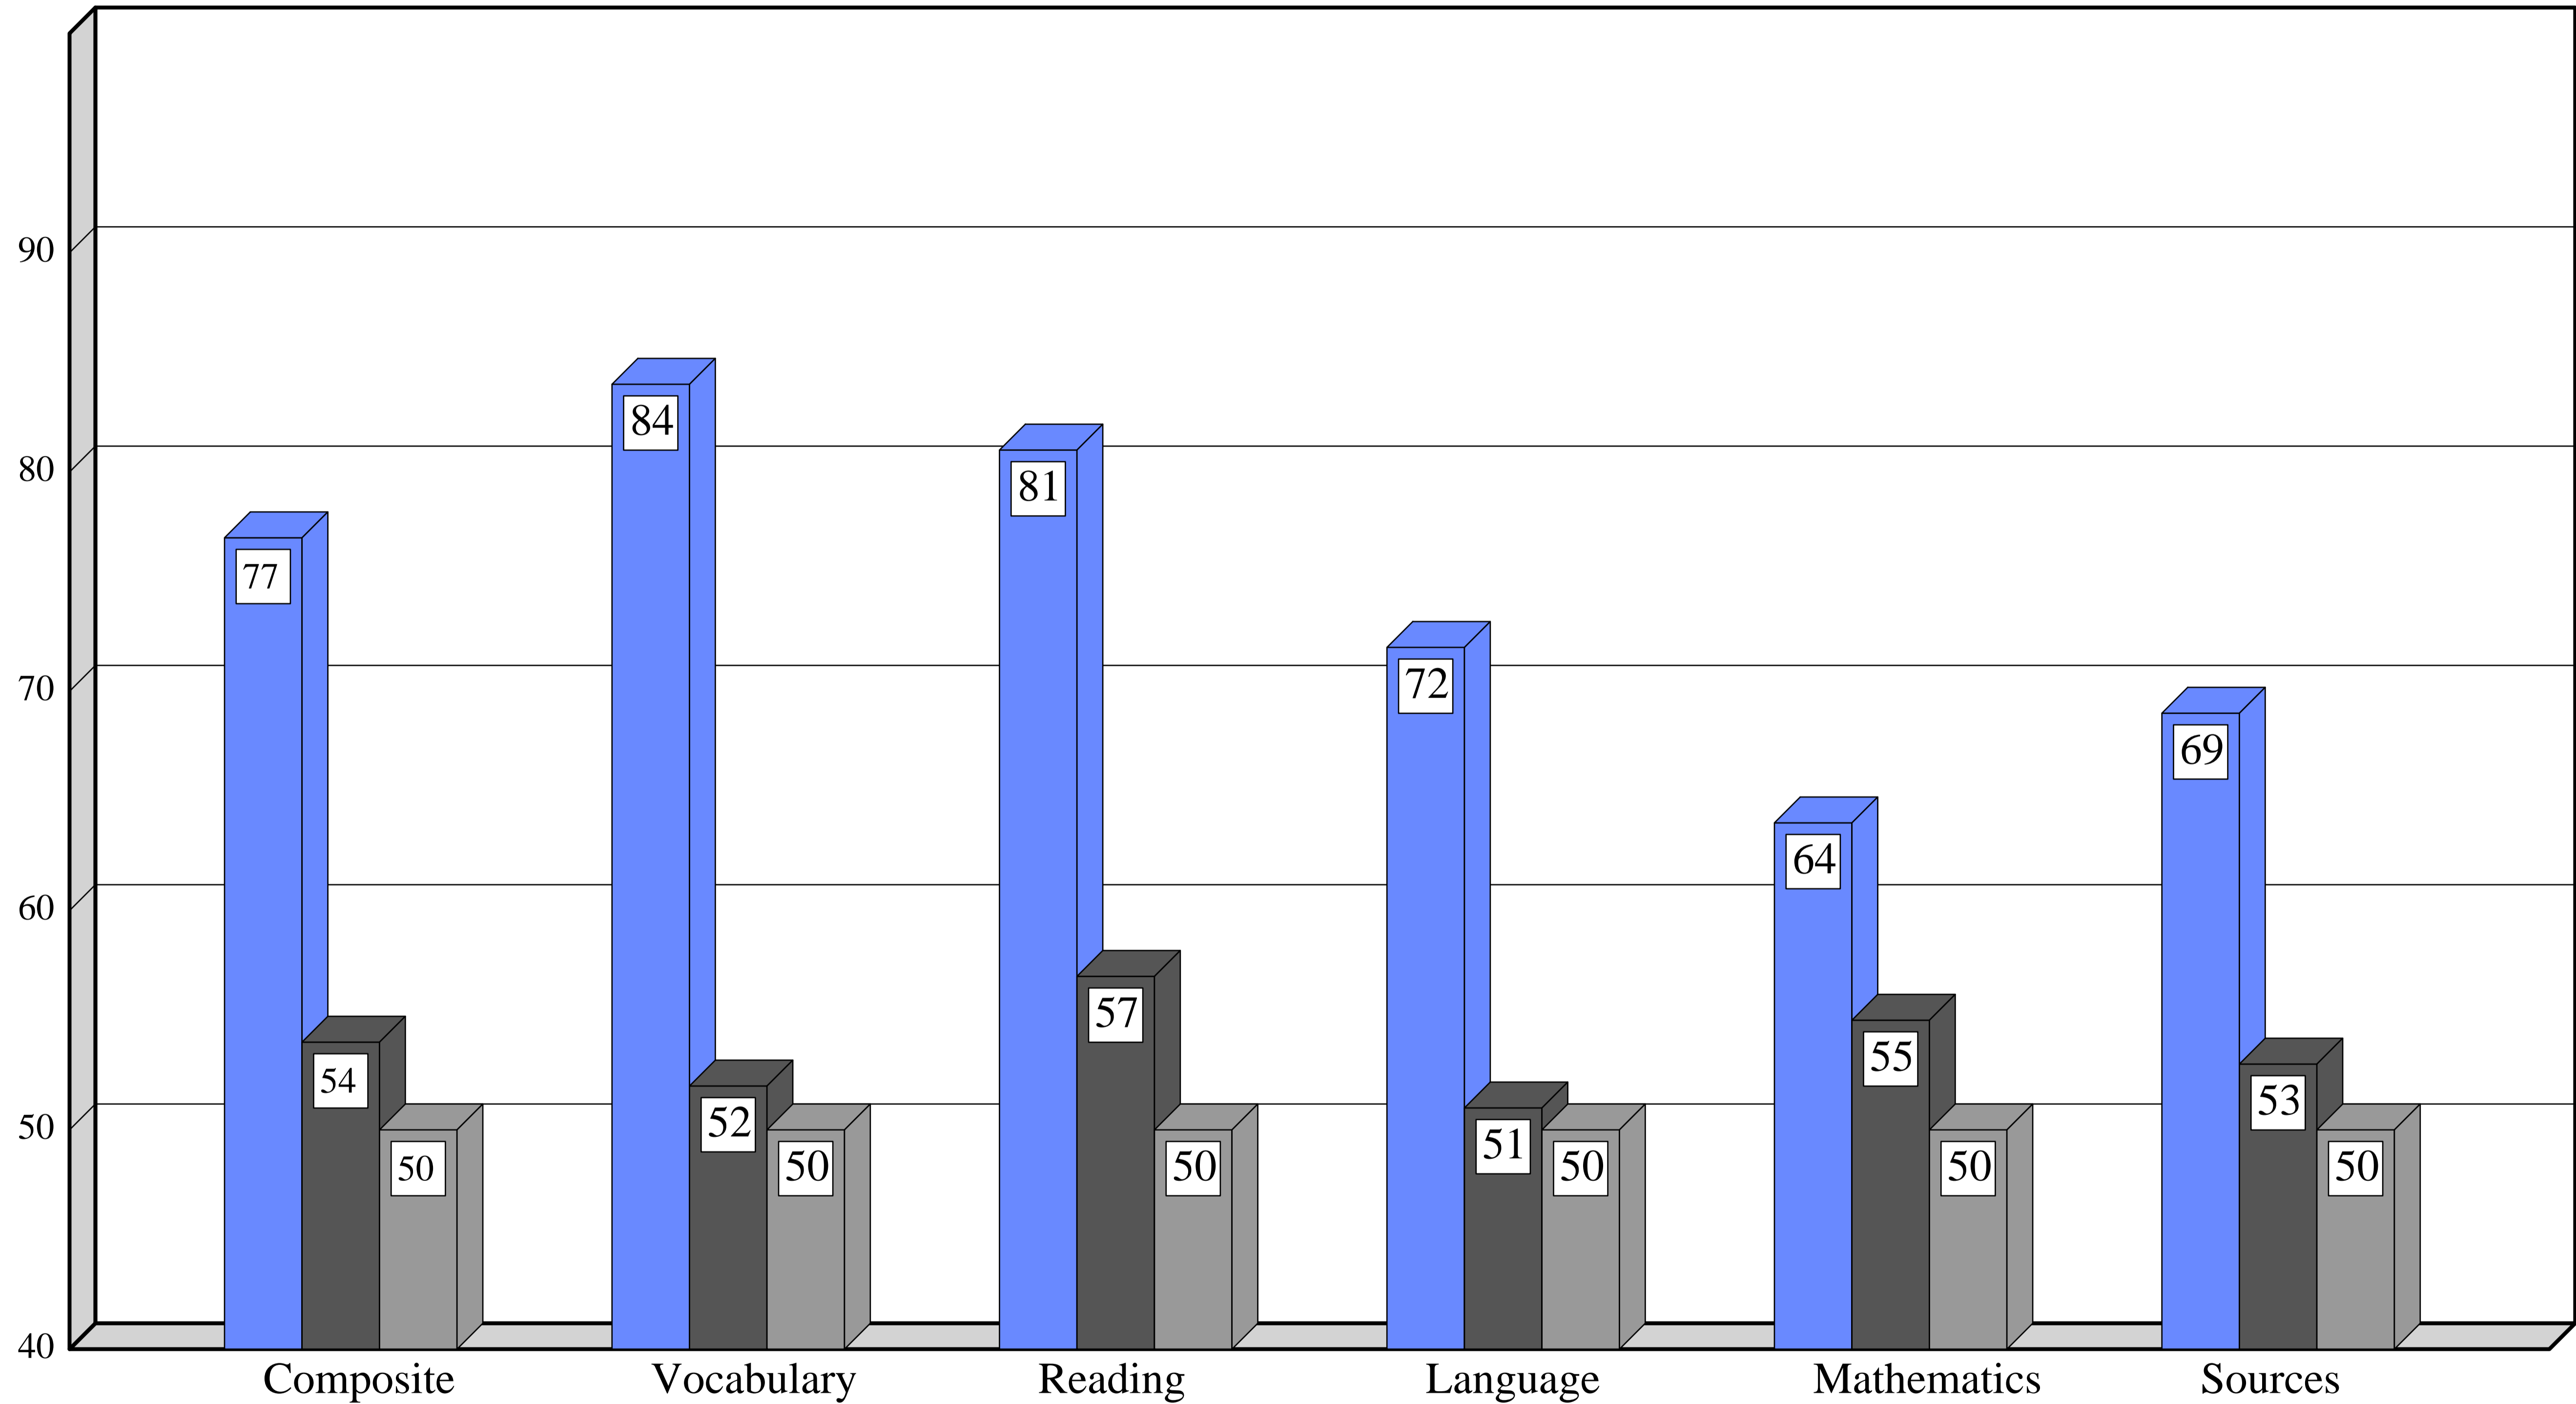

TEST RESULTS COMPARISON

Idaho Coalition of Home Educators
Iowa Tests of Basic Skills & Iowa Tests of Educational Development
- 2017 -

- ICHE: Percentile ratings of home educated students tested by Idaho Coalition of Home Educators on 2017 ITBS/ITED.
- IDAHO: Statewide percentile ratings of Idaho public school students on 2001 ITBS/TAP (latest scores available).
- NATIONAL: Nationwide percentile ratings of public school districts.