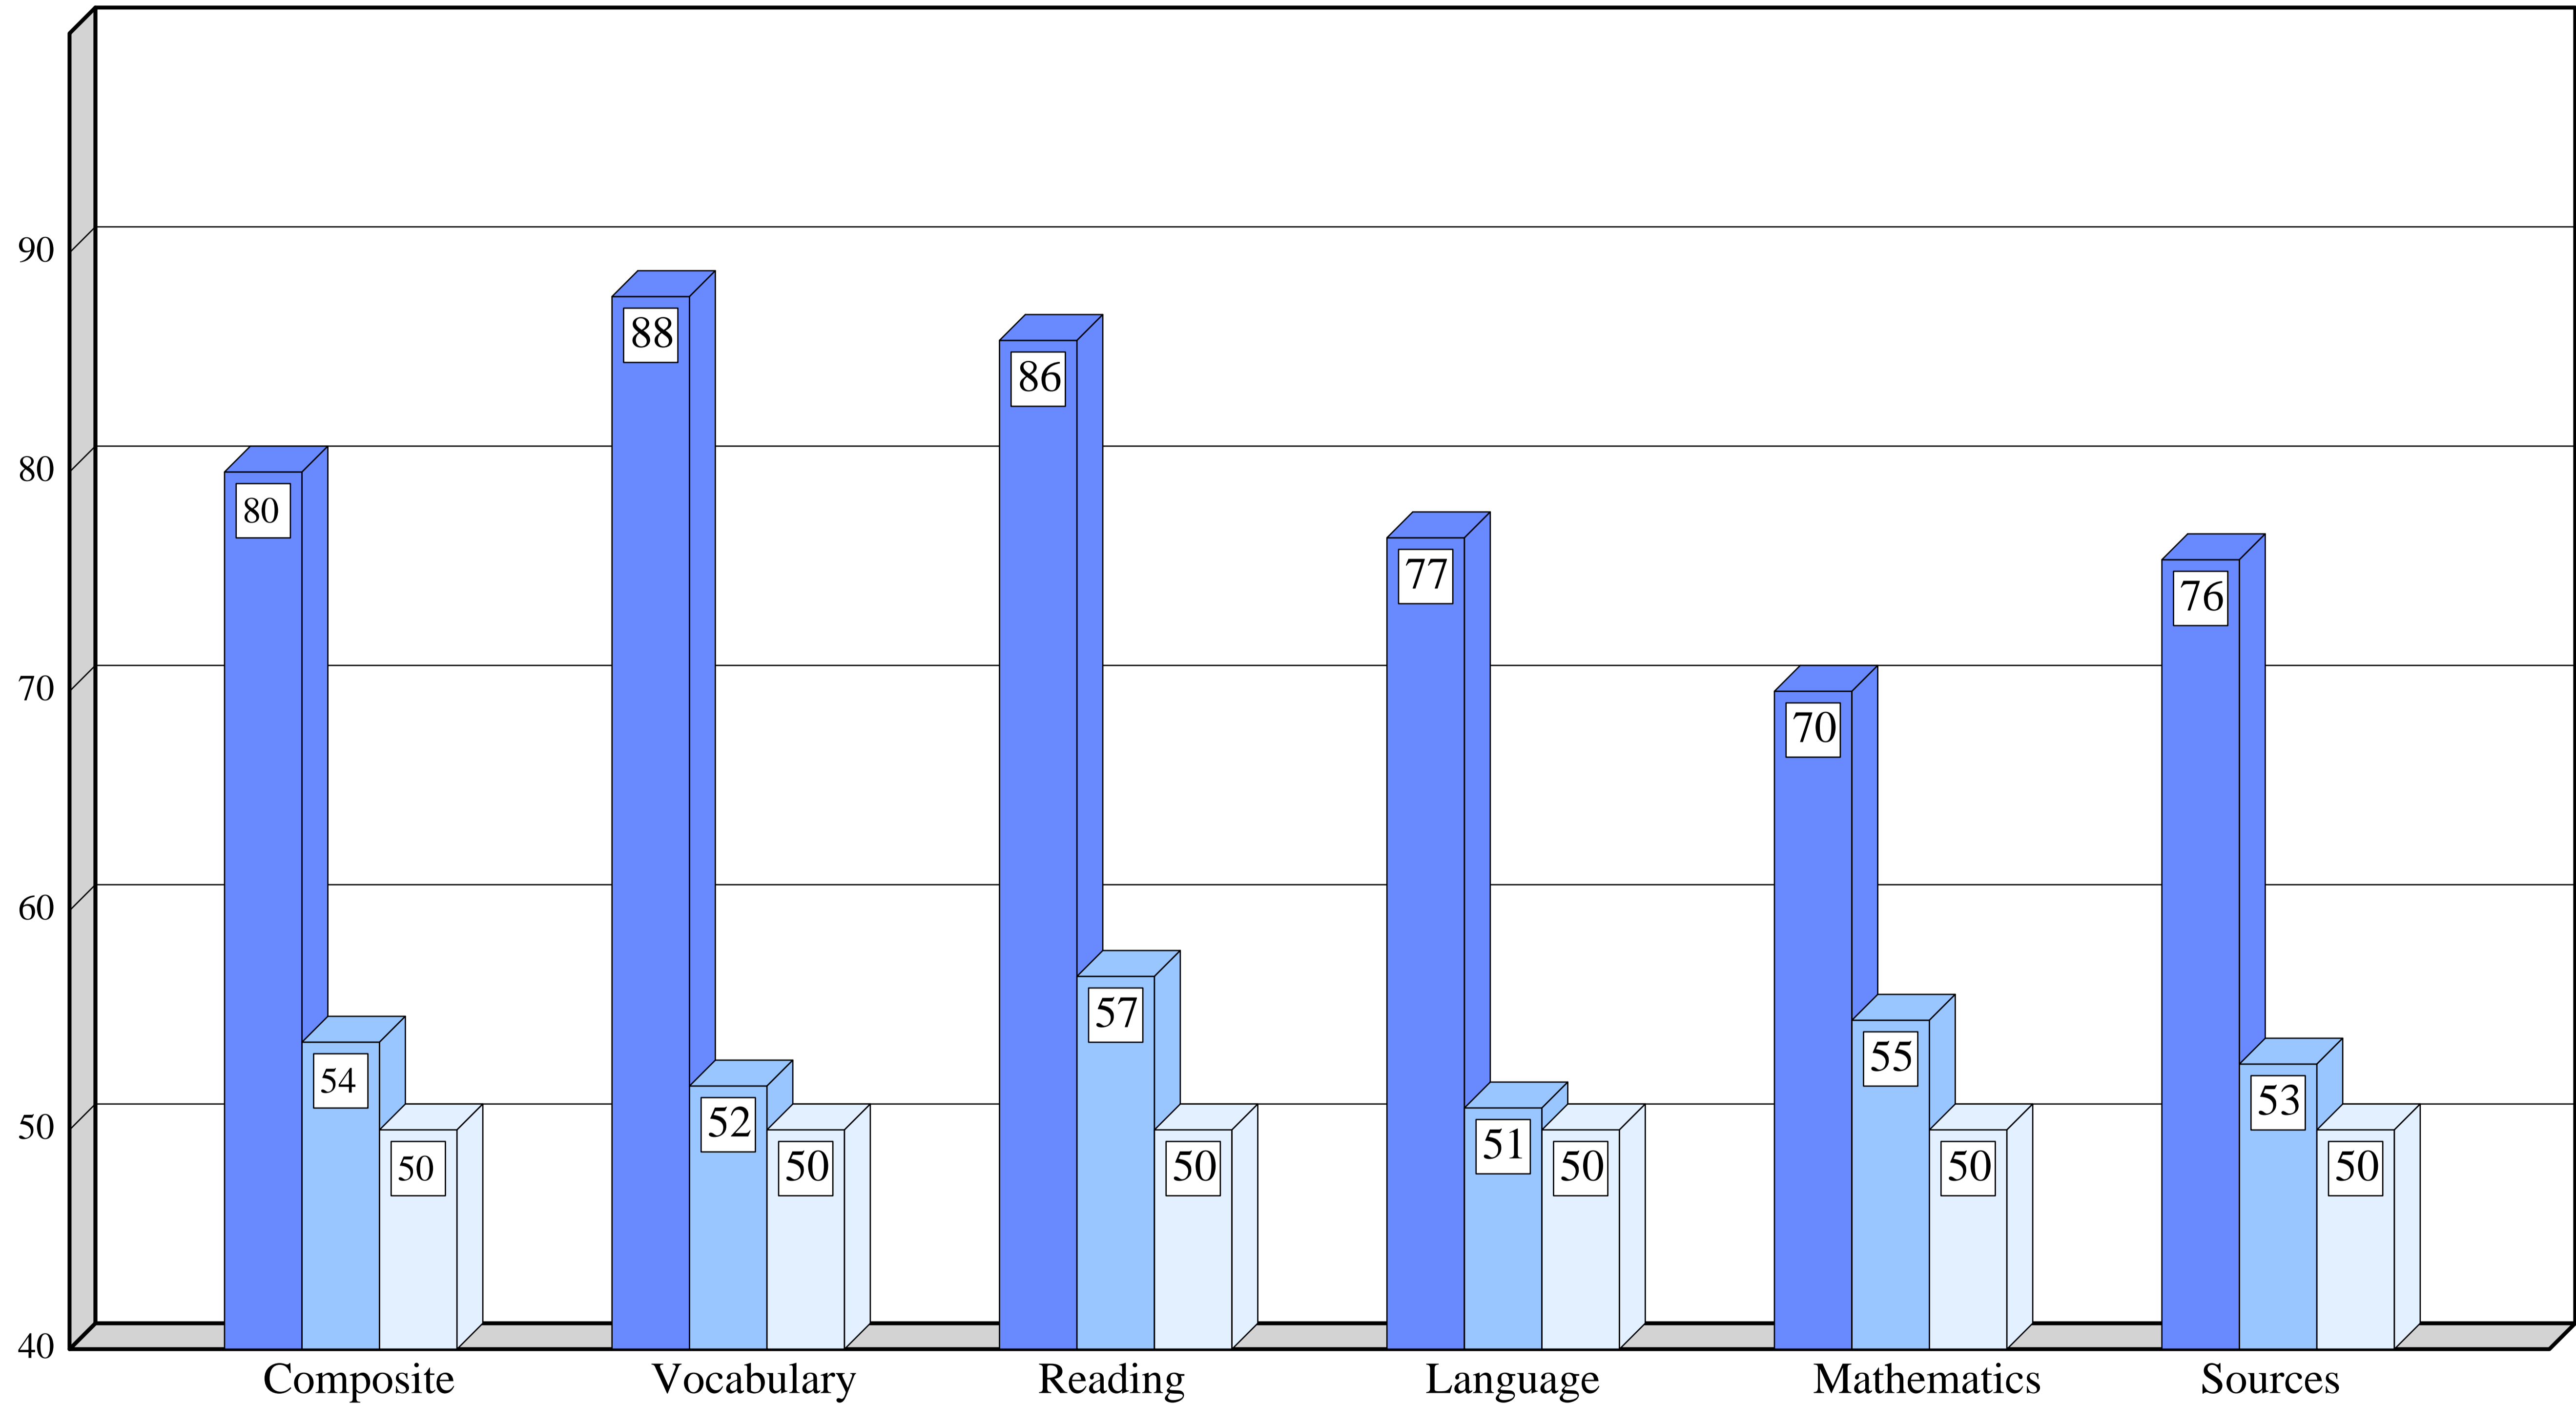

TEST RESULTS COMPARISON

Idaho Coalition of Home Educators
Iowa Tests of Basic Skills & Iowa Tests of Educational Development
- 2011 -

- ICHE: Percentile ratings of home educated students tested by Idaho Coalition of Home Educators on 2011 ITBS/ITED.
- IDAHO: Statewide percentile ratings of Idaho public school students on 2001 ITBS/TAP (latest scores available).
- NATIONAL: Nationwide percentile ratings of public school districts.