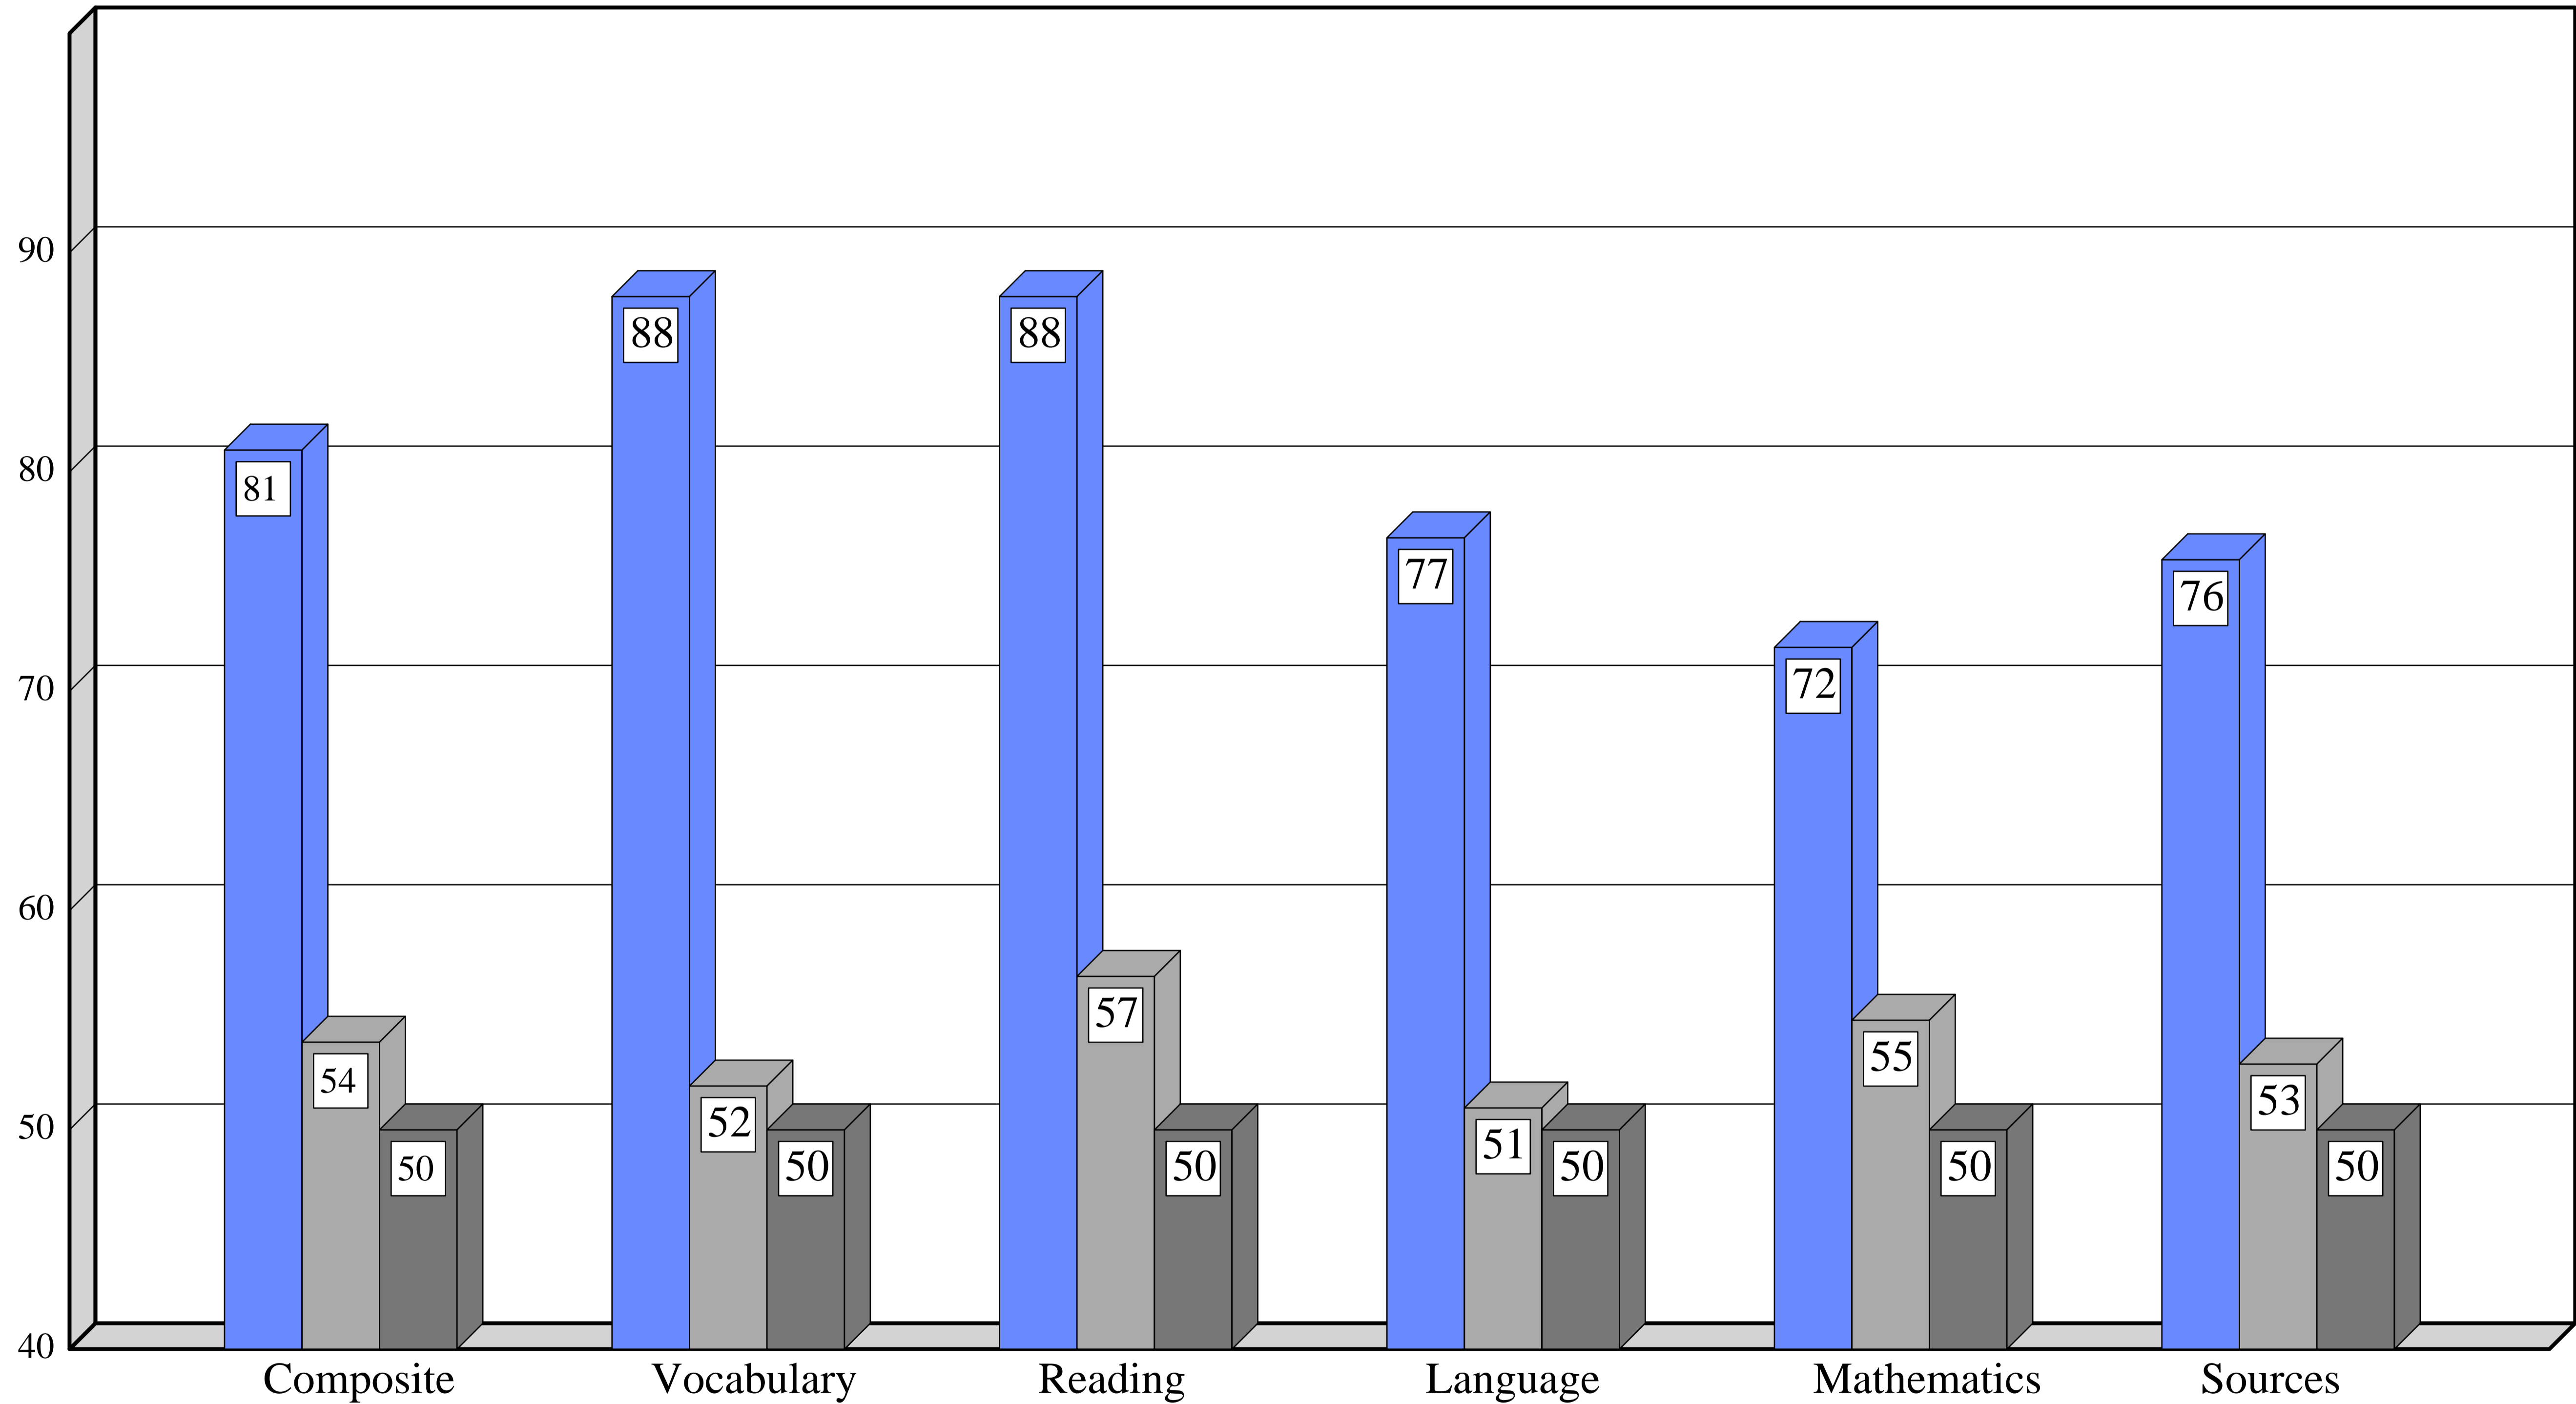

TEST RESULTS COMPARISON

Idaho Coalition of Home Educators,
Iowa Tests of Basic Skills & Iowa Tests of Educational Development
- 2010 -

- ICHE: Percentile ratings of home educated students tested by Idaho Coalition of Home Educators on 2010 ITBS/ITED.
- IDAHO: Statewide percentile ratings of Idaho public school students on 2001 ITBS/TAP (latest scores available).
- NATIONAL: Nationwide percentile ratings of public school districts.