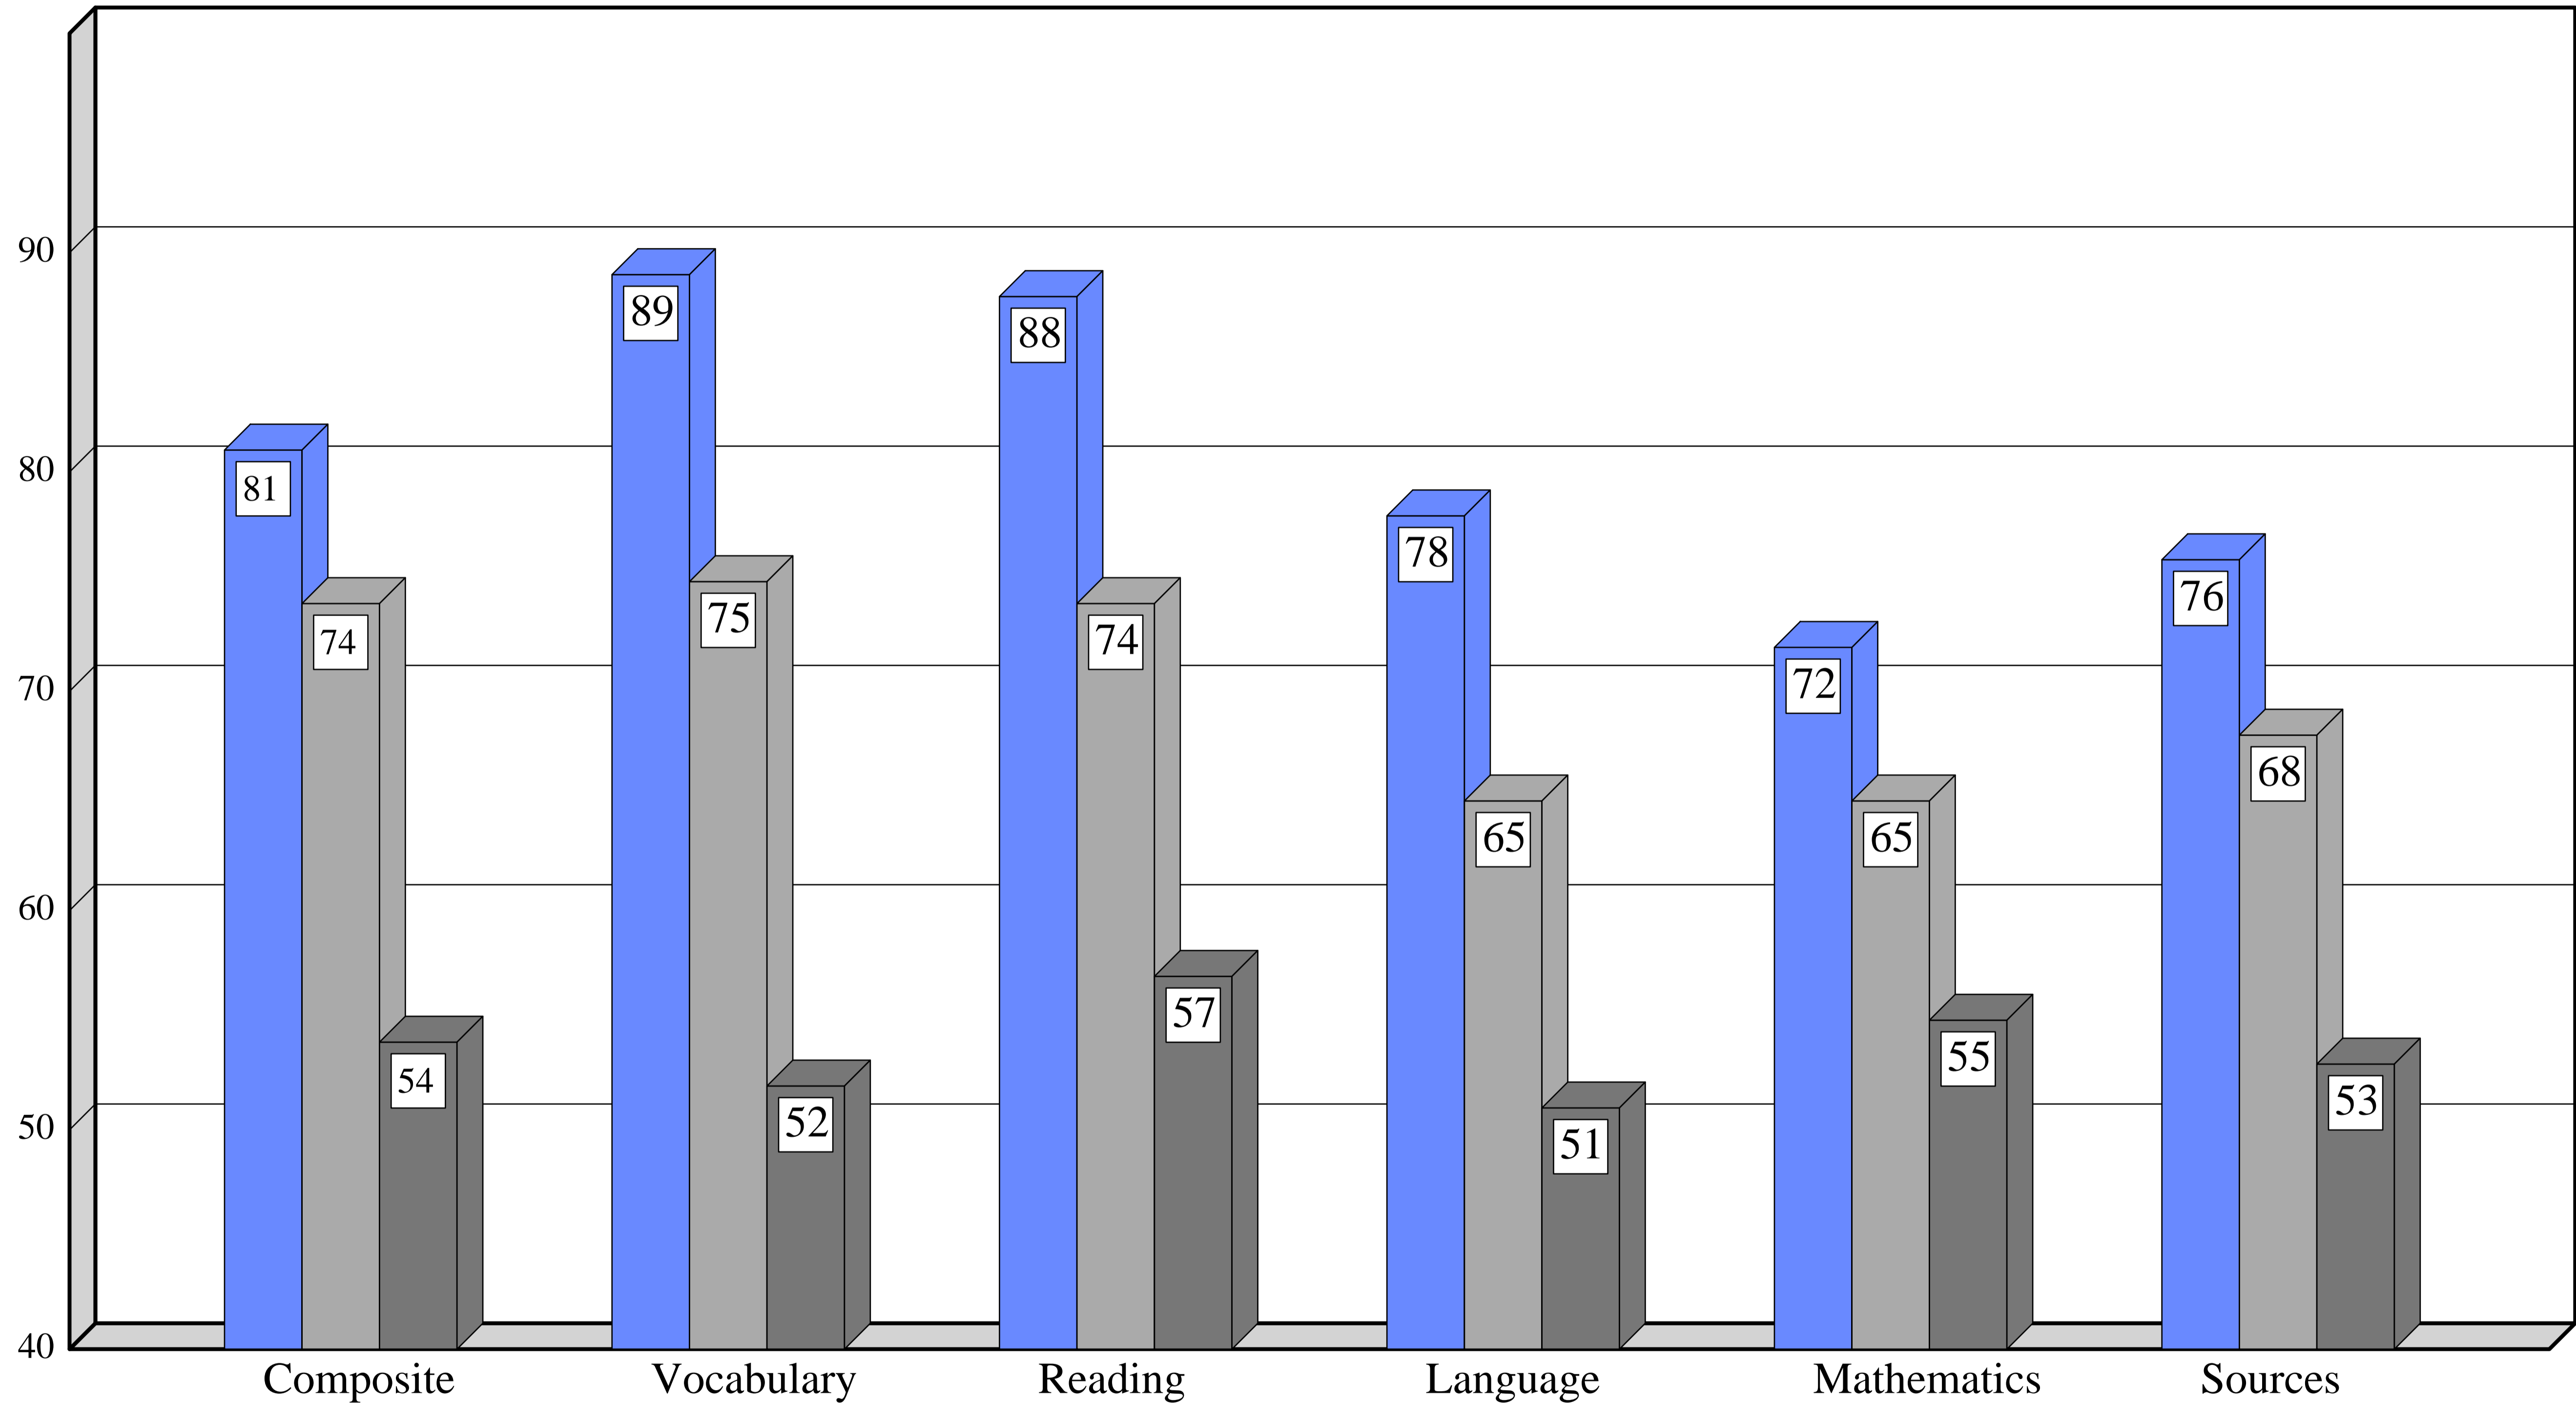

TEST RESULTS ANALYSIS

Idaho Coalition of Home Educators,
Iowa Tests of Basic Skills & Iowa Tests of Educational Development
- 2010 -

- Percentile ratings of ICHE students who had been home educated three years or more.
- Percentile ratings of ICHE students who had been home educated two years or less.
- Percentile rating of all Idaho public school students tested on 2001 ITBS/TAP (latest scores available).