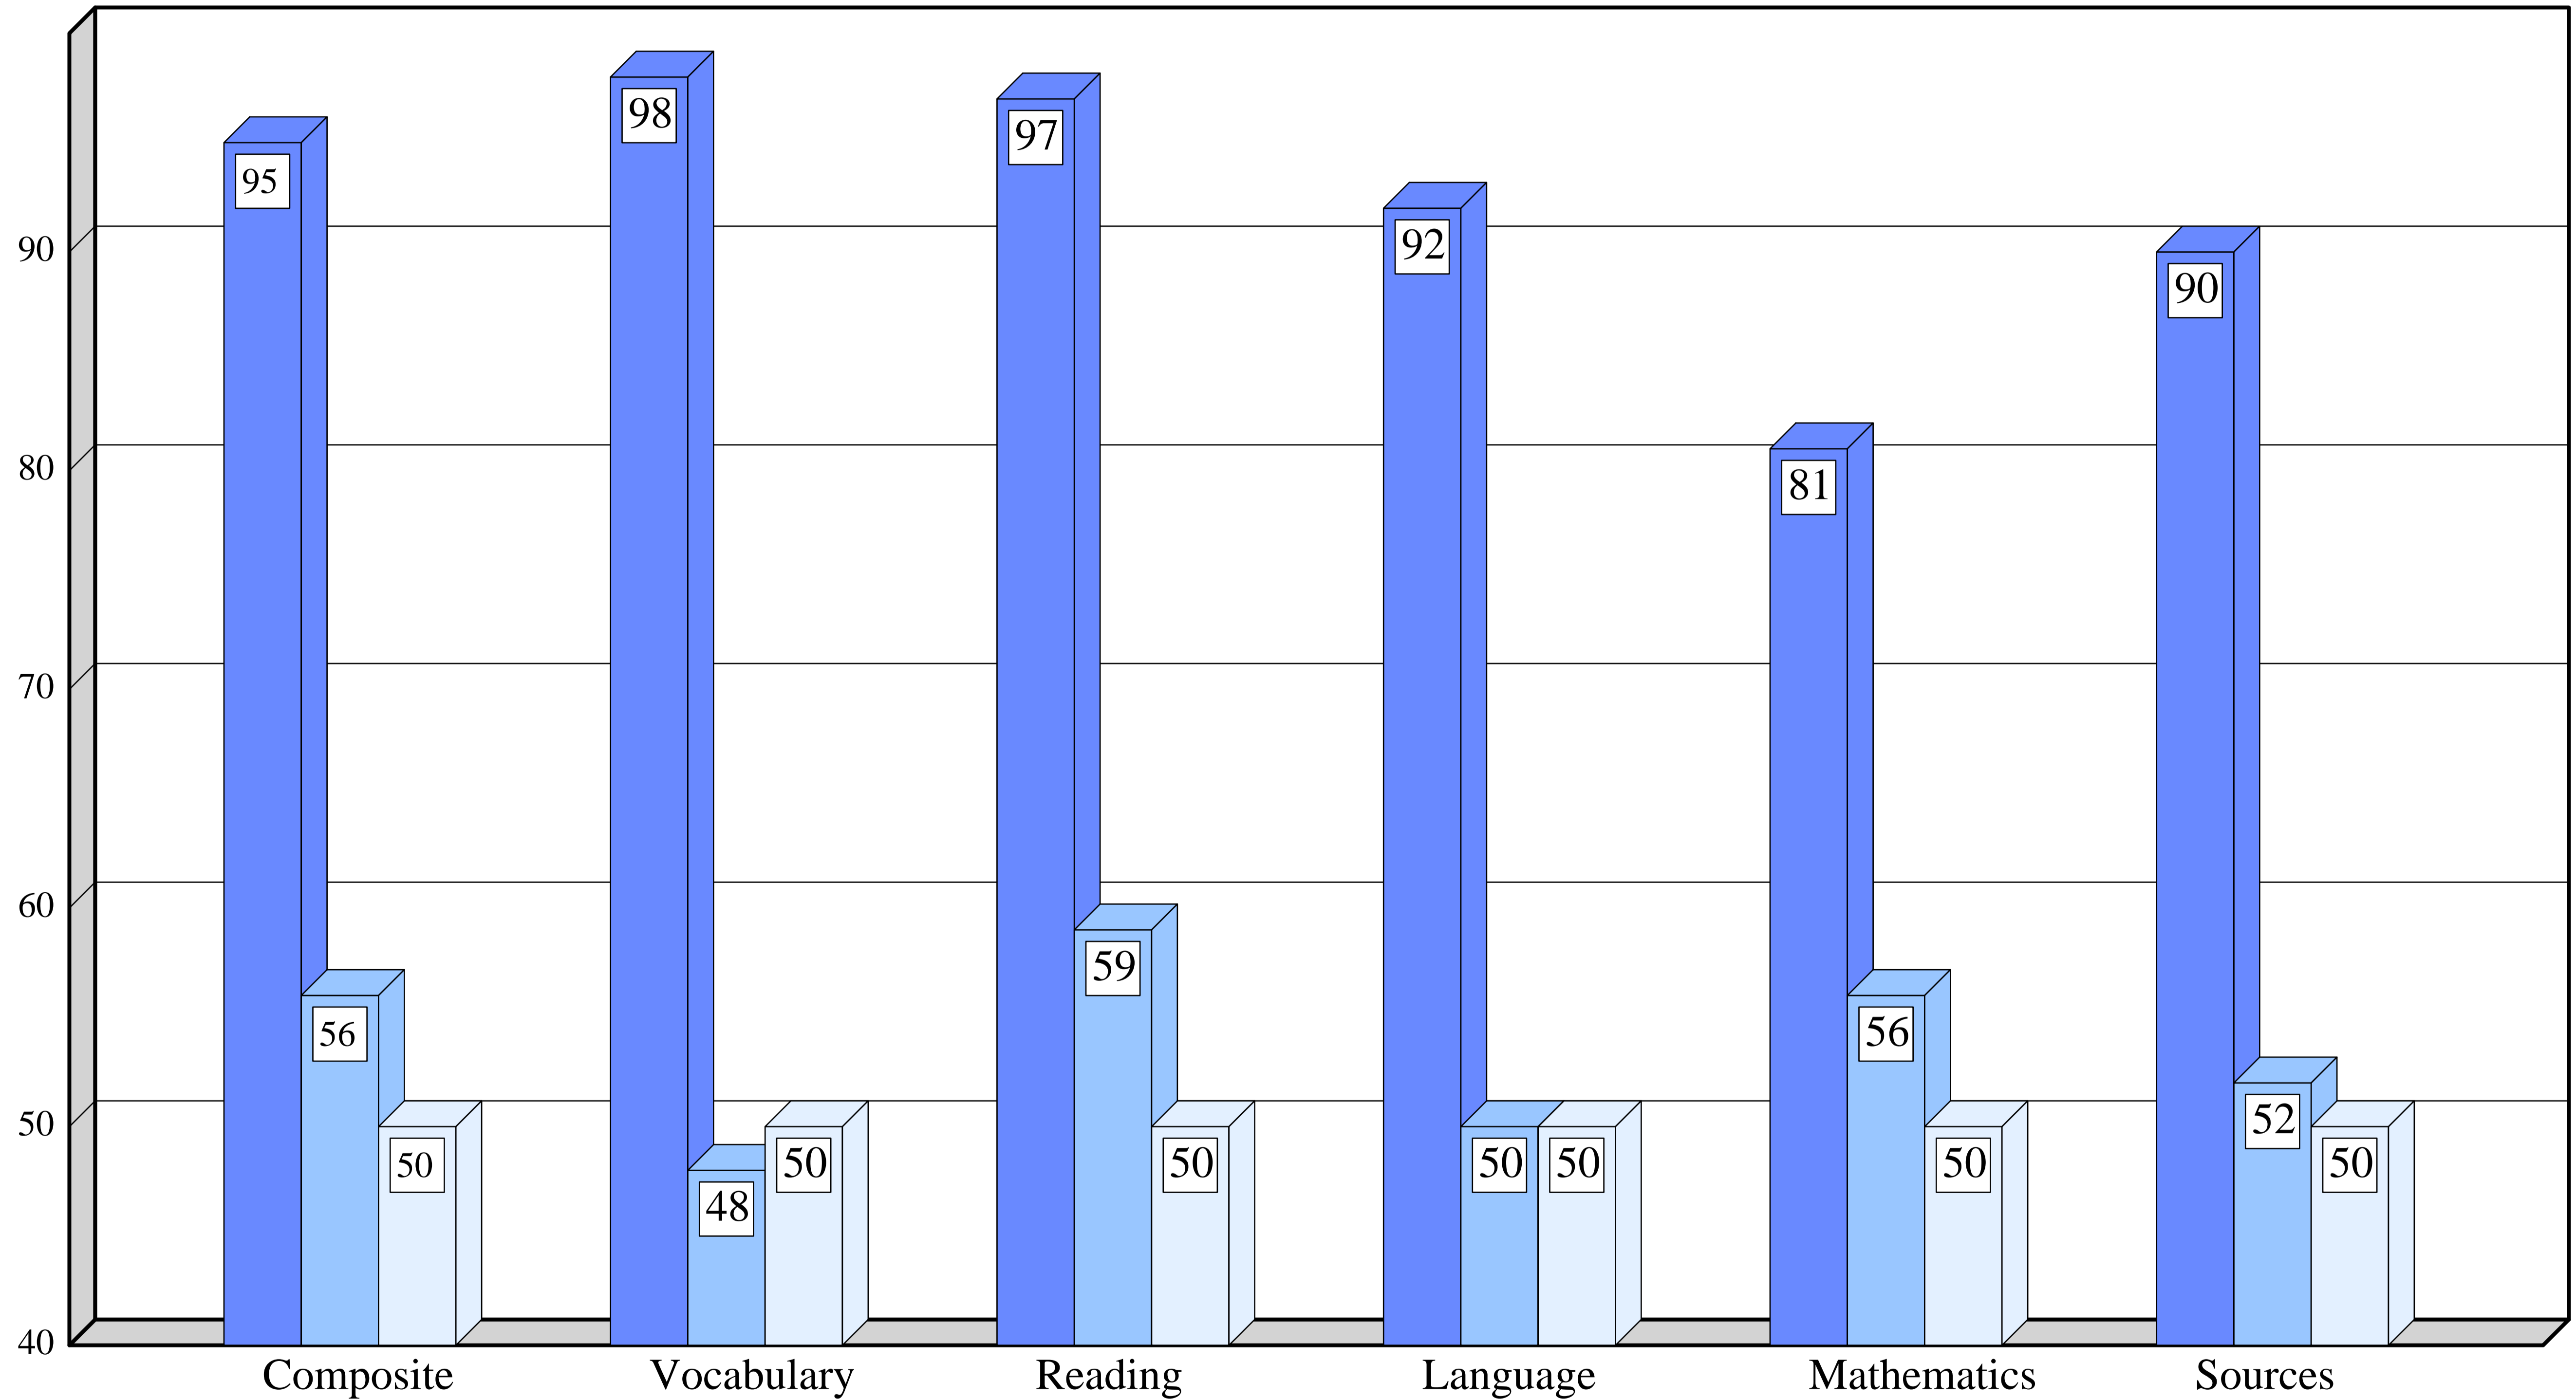

Percentile ratings based on overall ITBS/ITED performance of students on a district-by-district basis with Idaho Coalition of Home Educators students and Idaho public school districts treated as single districts.