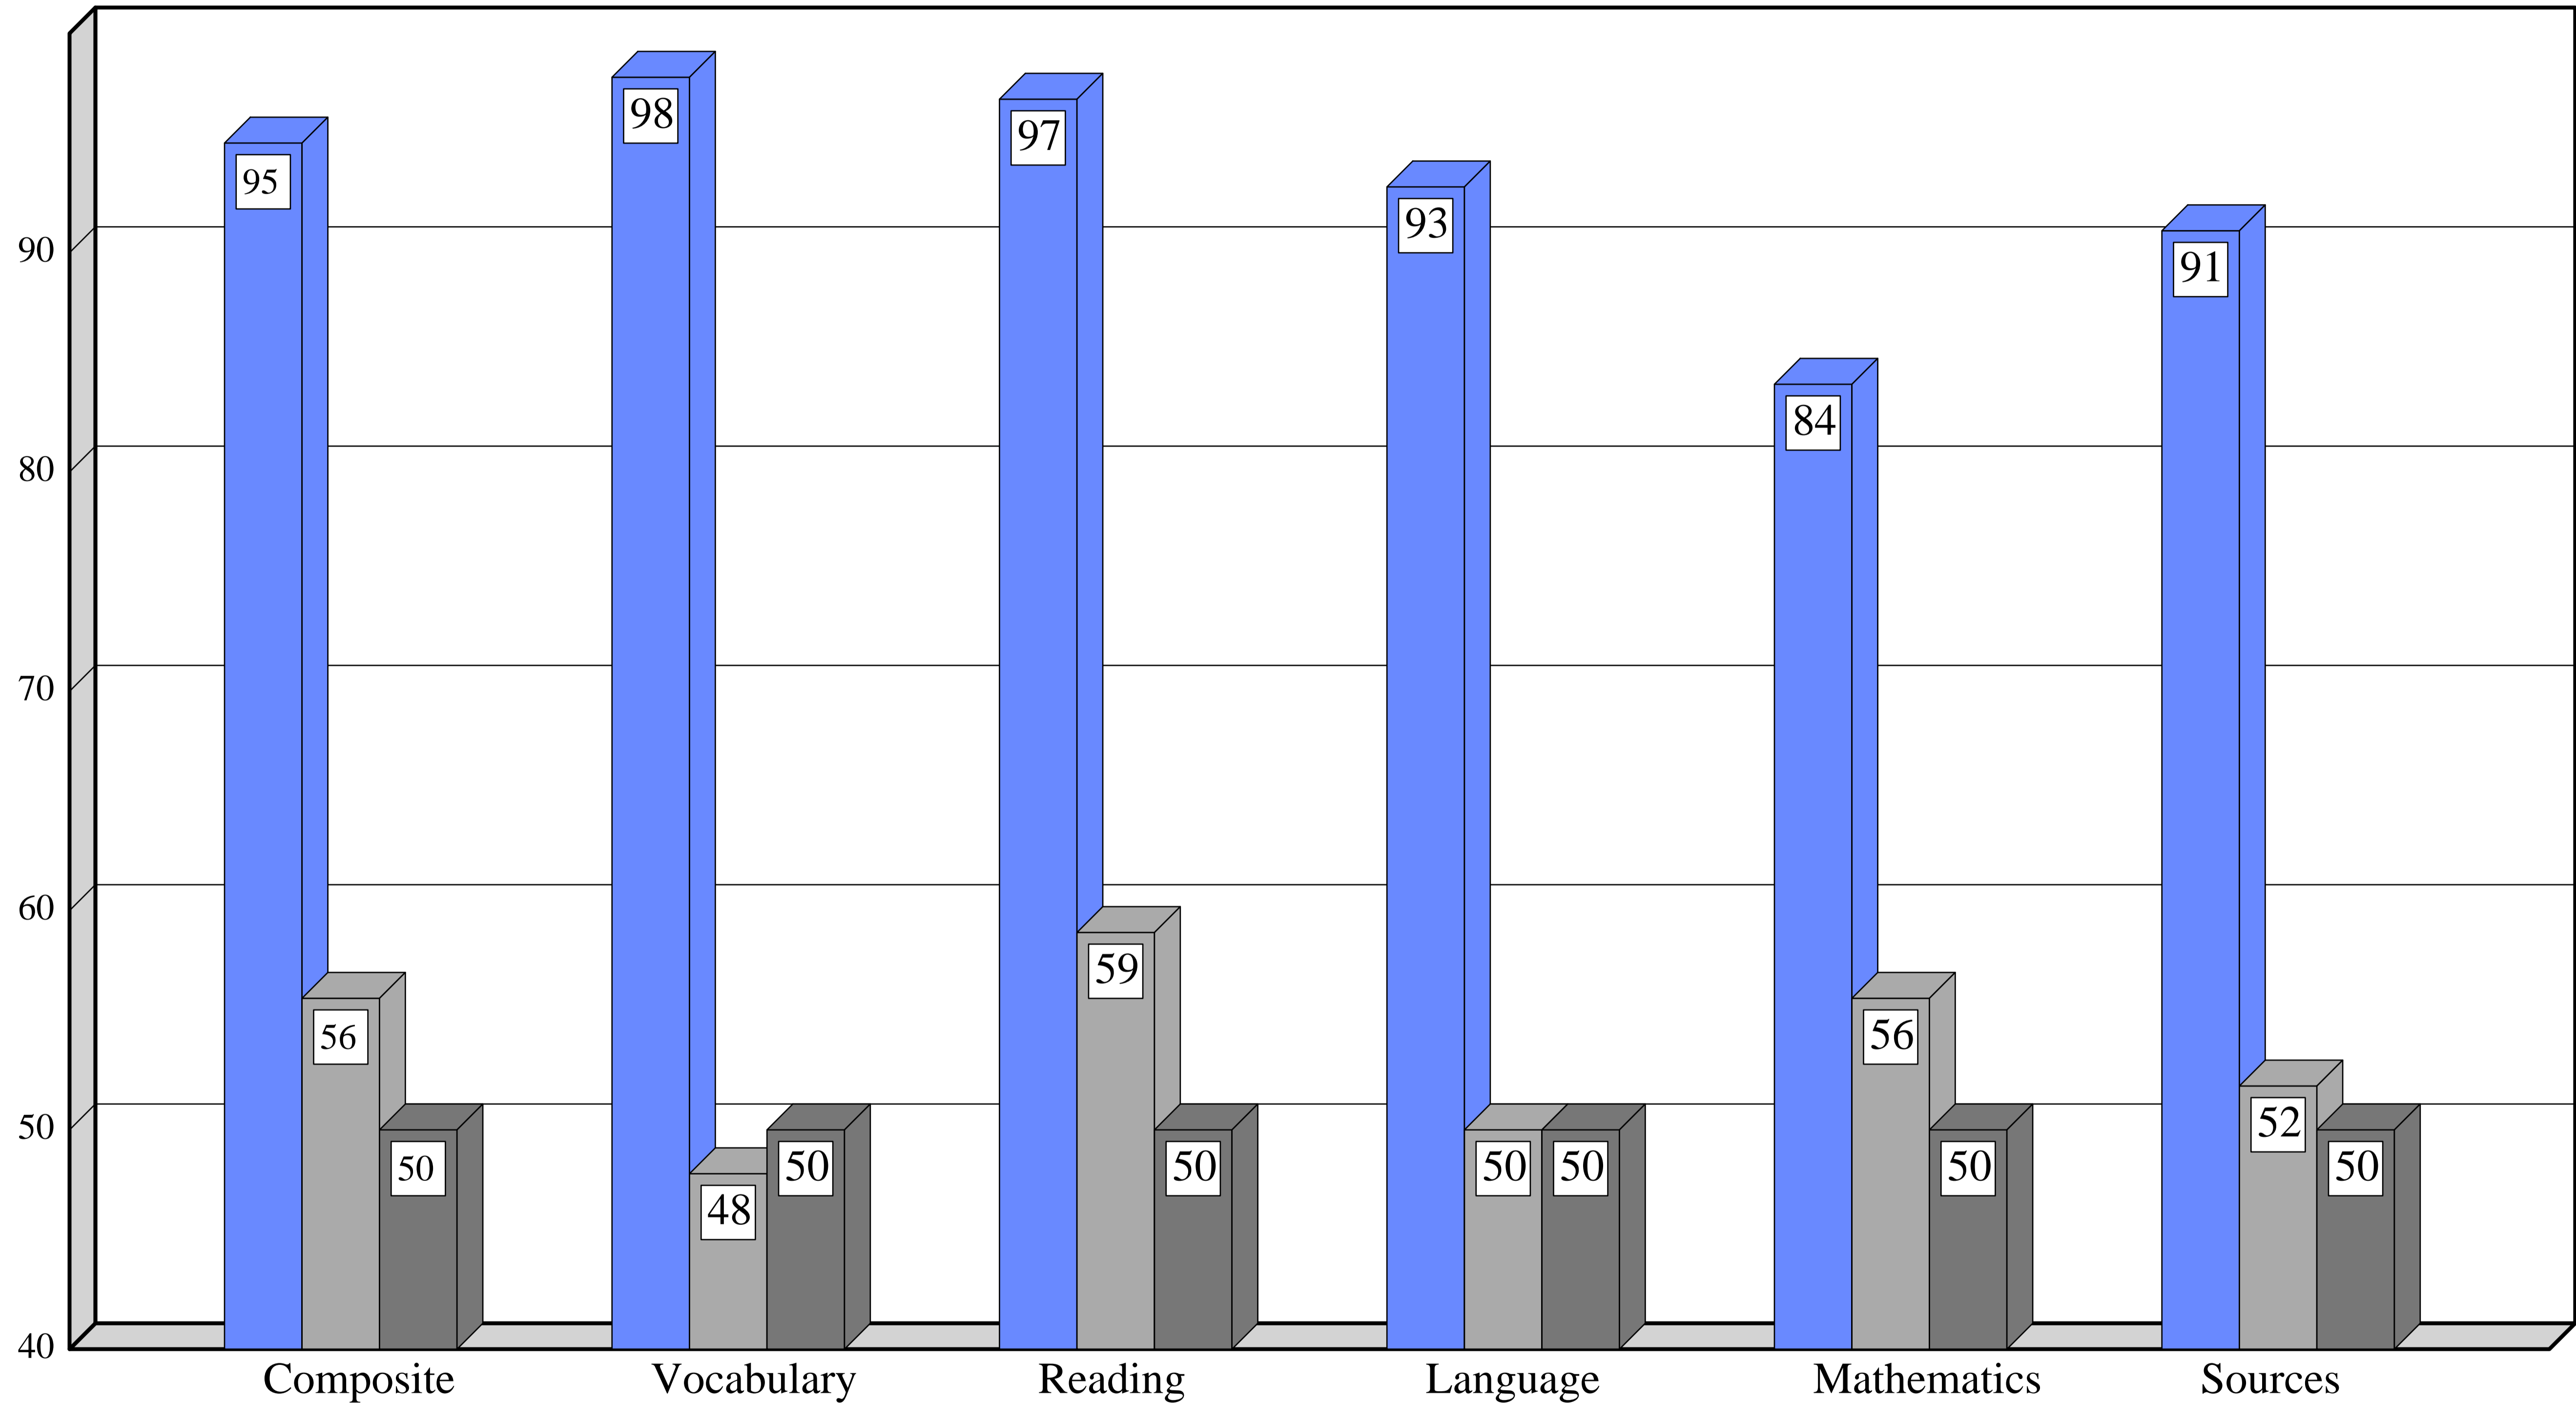

Percentile ratings based on overall ITBS/ITED performance of students on a district-by-district basis with Idaho Coalition of Home Educators students and Idaho public school districts treated as single districts.