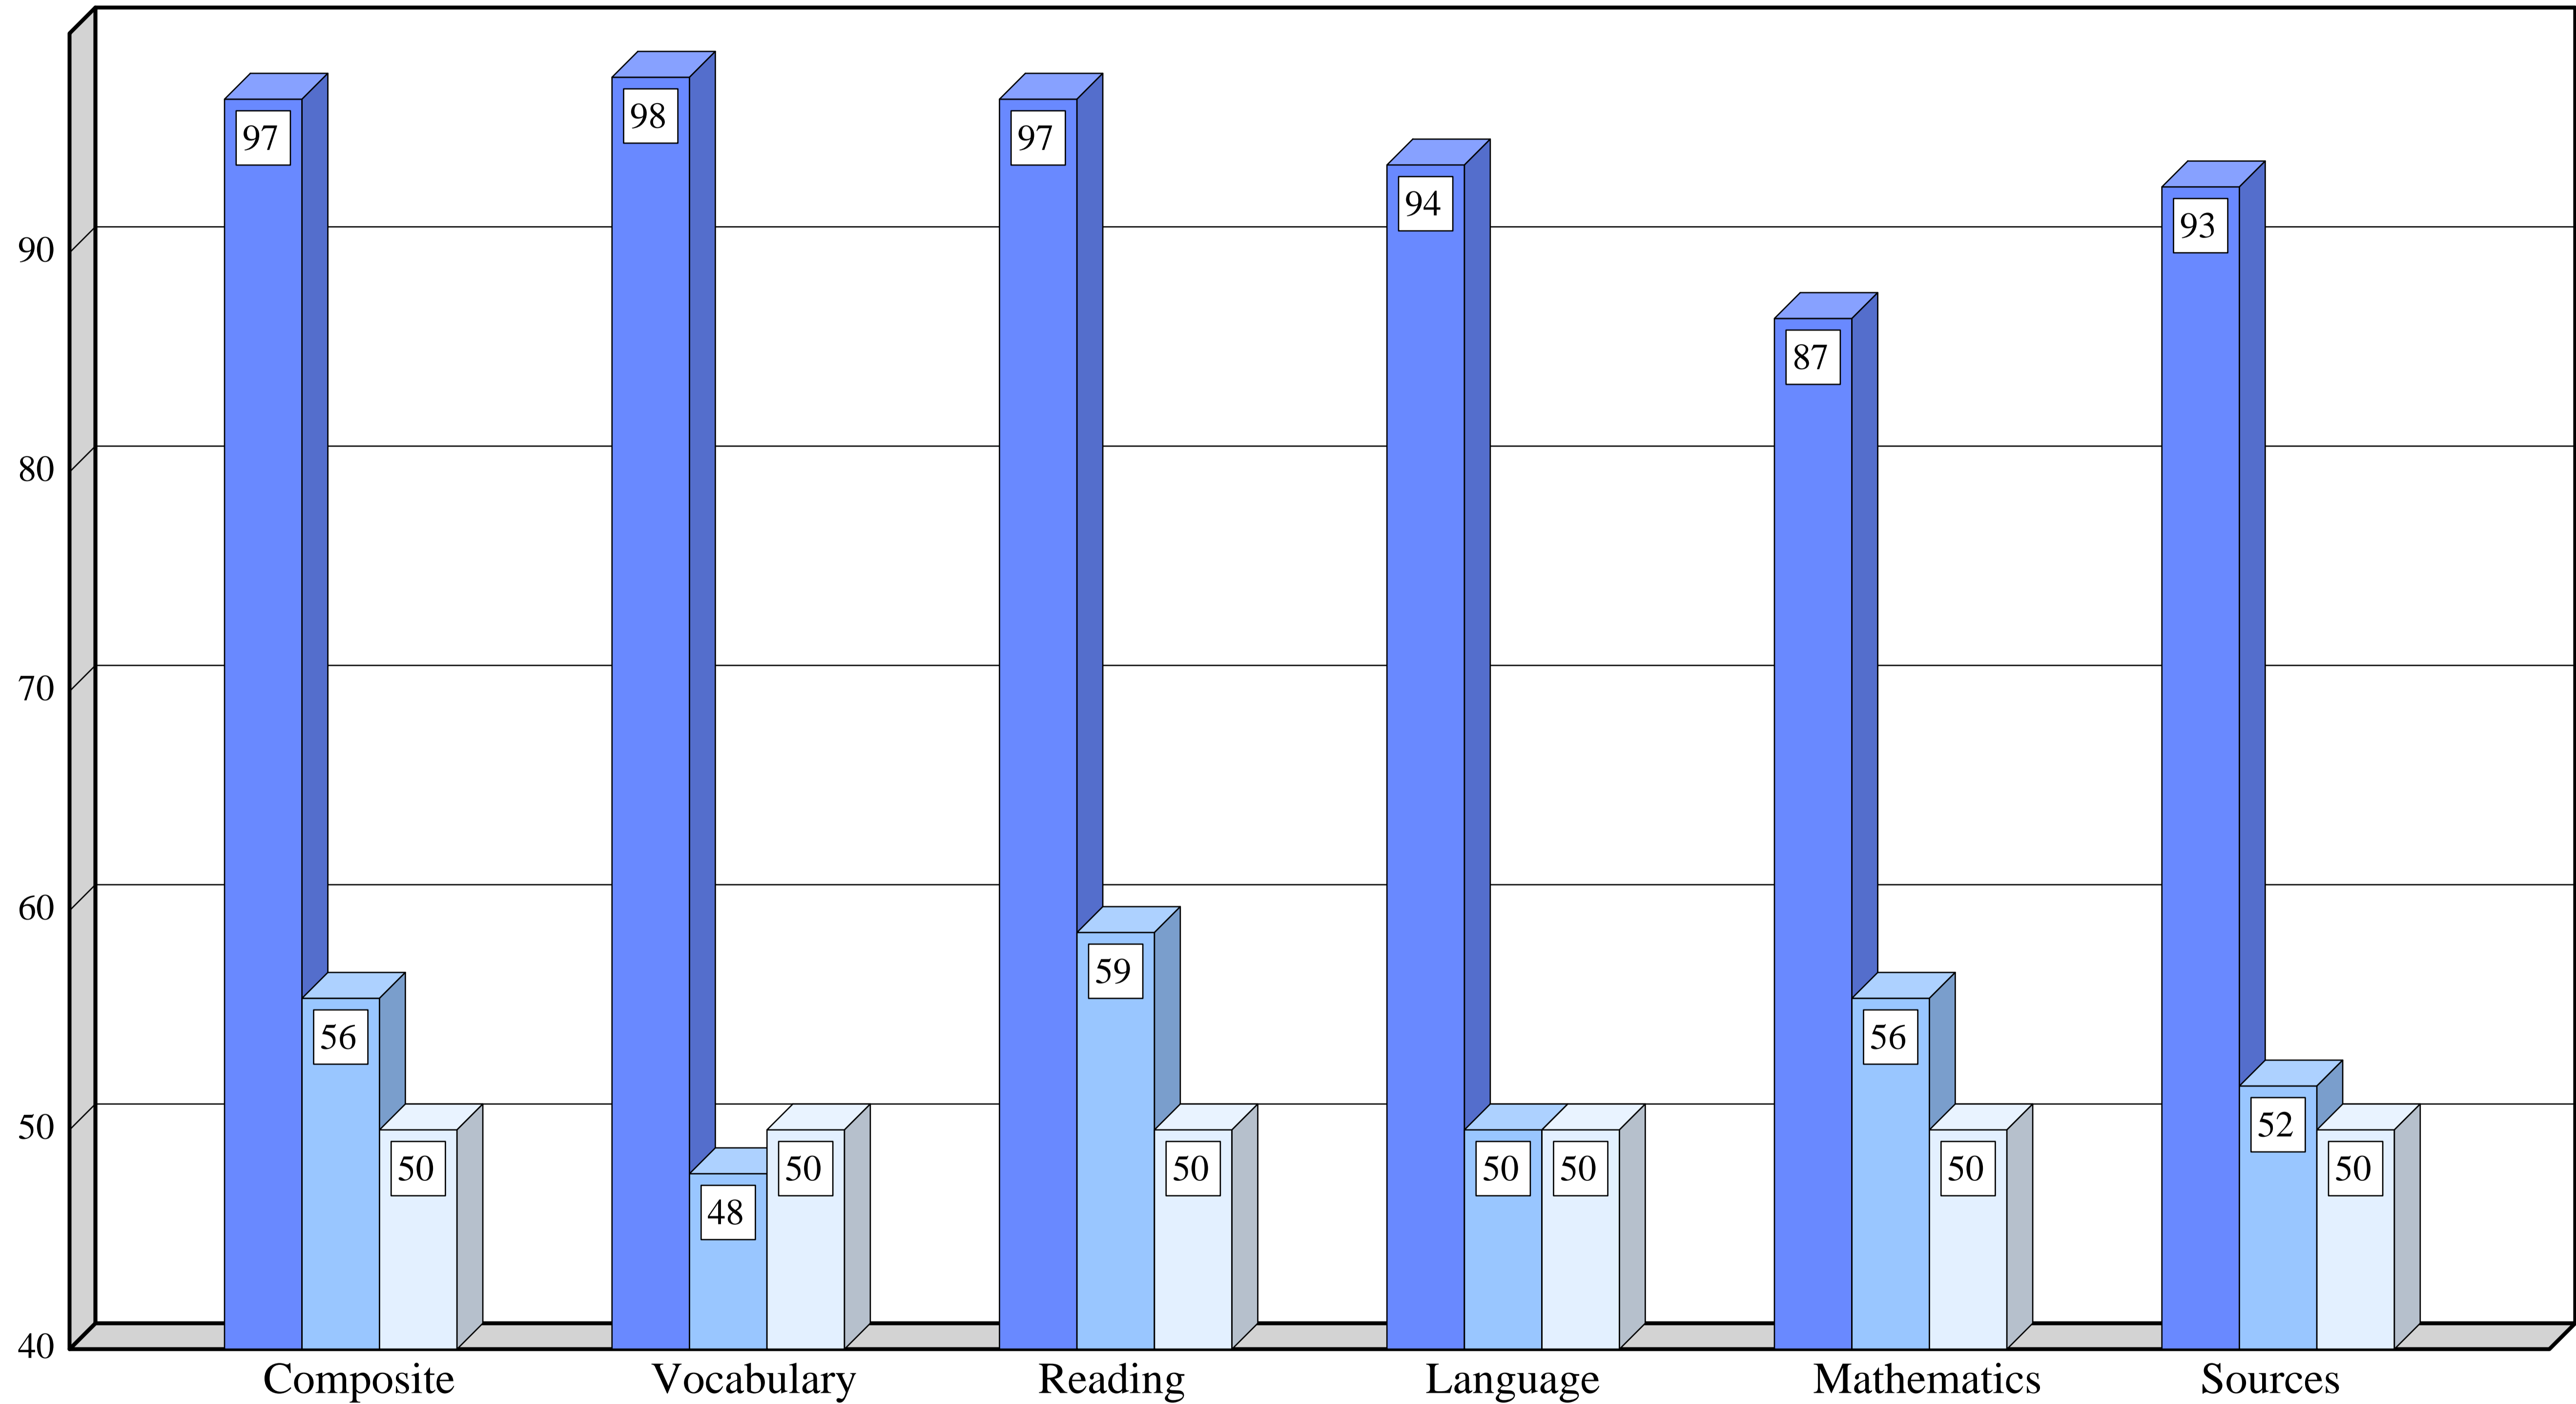

Percentile ratings based on overall ITBS/ITED performance of students on a district-by-district basis with Idaho Coalition of Home Educators students and Idaho public school districts treated as single districts.